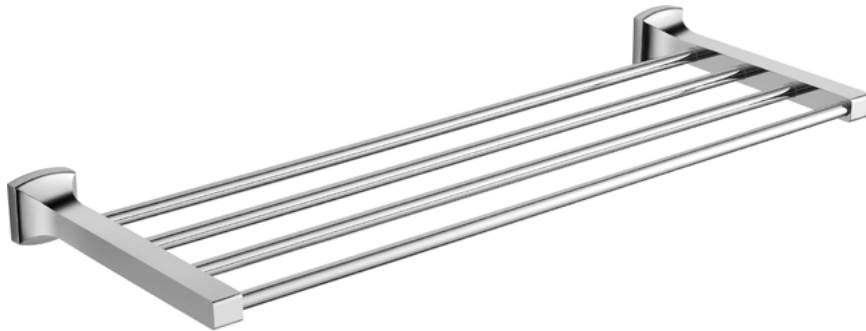

Product Details

Bathroom-Accessories

DECO

DECO Line Towel Rack

Covered screws

Material: brass

Code	Version	W x H x D in mm
780001	chrome	646 x 46 x 210

Cleaning Instructions - Bathroom-Accessories: